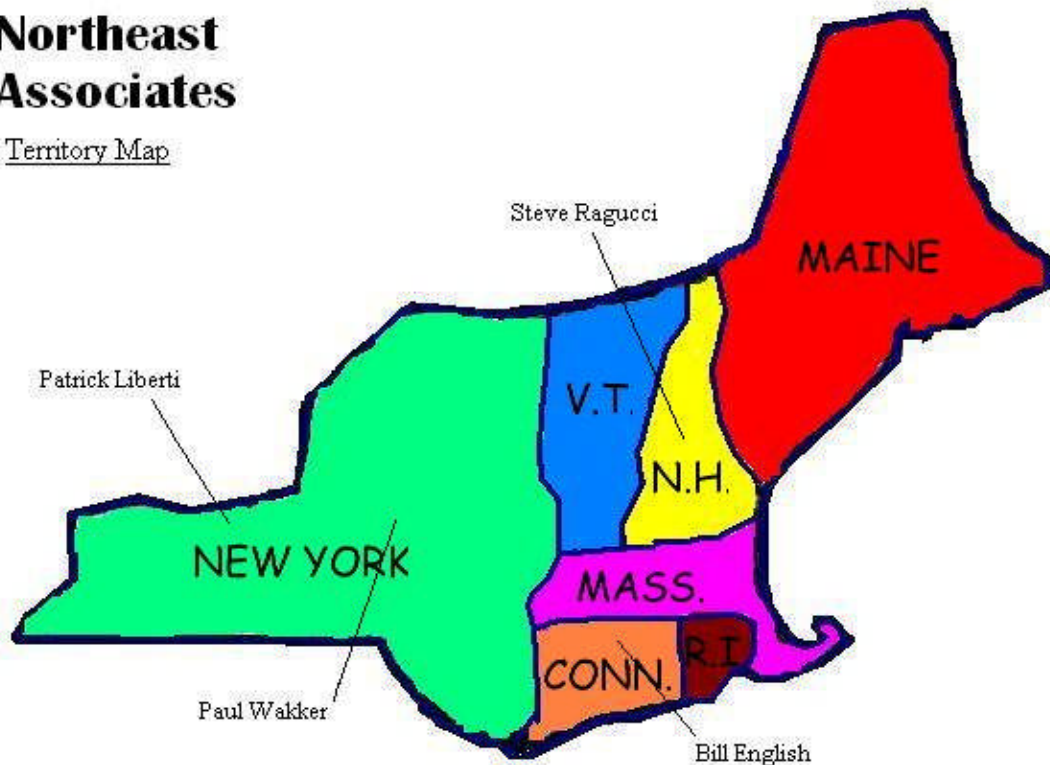

Northeast Associates

Territory Map

Main Office Customer Service- (Includes voice mail for all sales personnel)

Kelly Roloson
800-438-7544

Western Upstate New York (includes Southerntier)

Patrick Liberti
pliberti@neareps.com

Central/Eastern Upstate New York

Paul Wakker
pwakker@neareps.com

Northern New England (Vermont, New Hampshire, Maine, Parts of Massachusetts)

Steve Ragucci
sragucci@neareps.com

Southern New England (Connecticut, Rhode Island, Massachusetts)